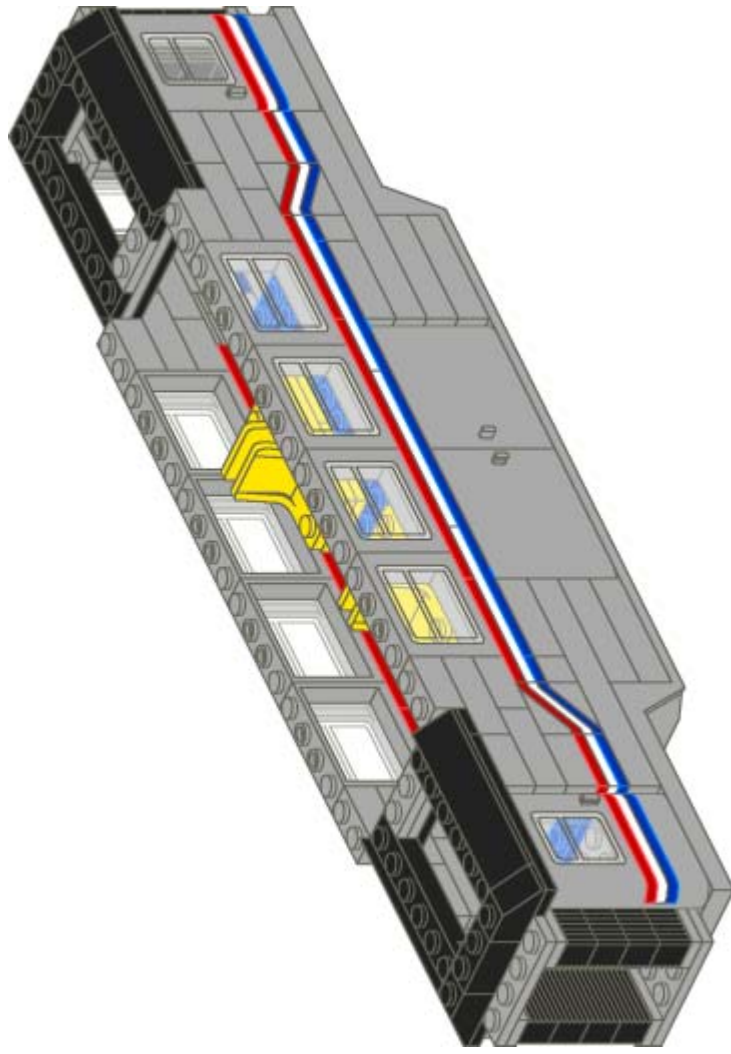

Page 19
CTB-1128 - Baggage Car

© 2001, 2002 Mike Walsh — All rights reserved.
Duplication, reproduction, or re-distribution expressly prohibited.