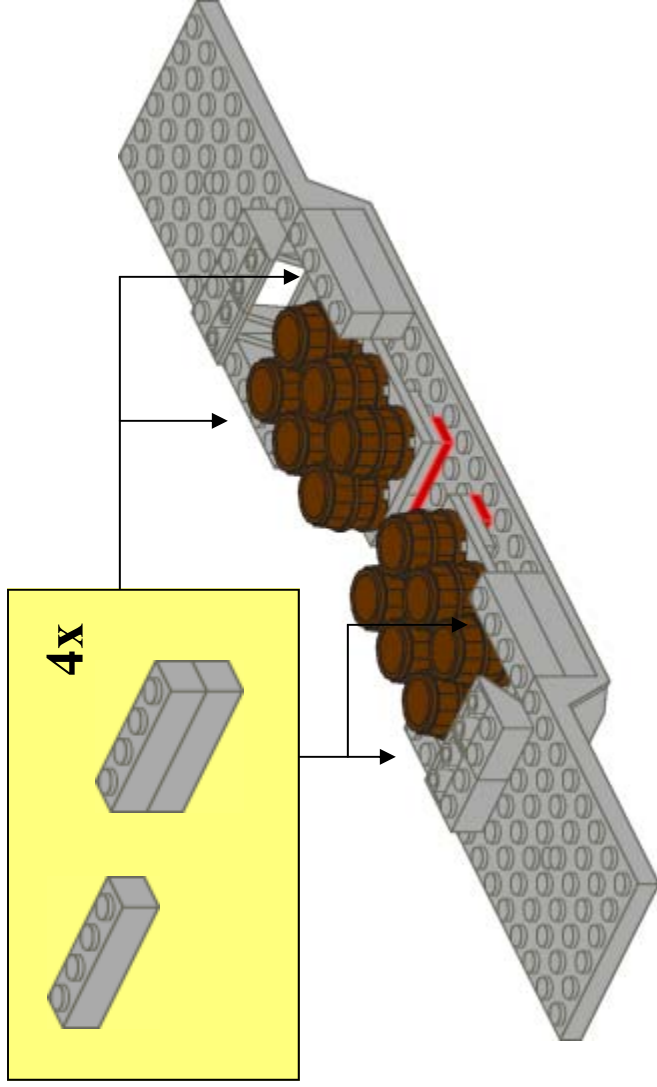

5

© 2001, 2002 Mike Walsh — All rights reserved.
Duplication, reproduction, or re-distribution expressly prohibited.

22