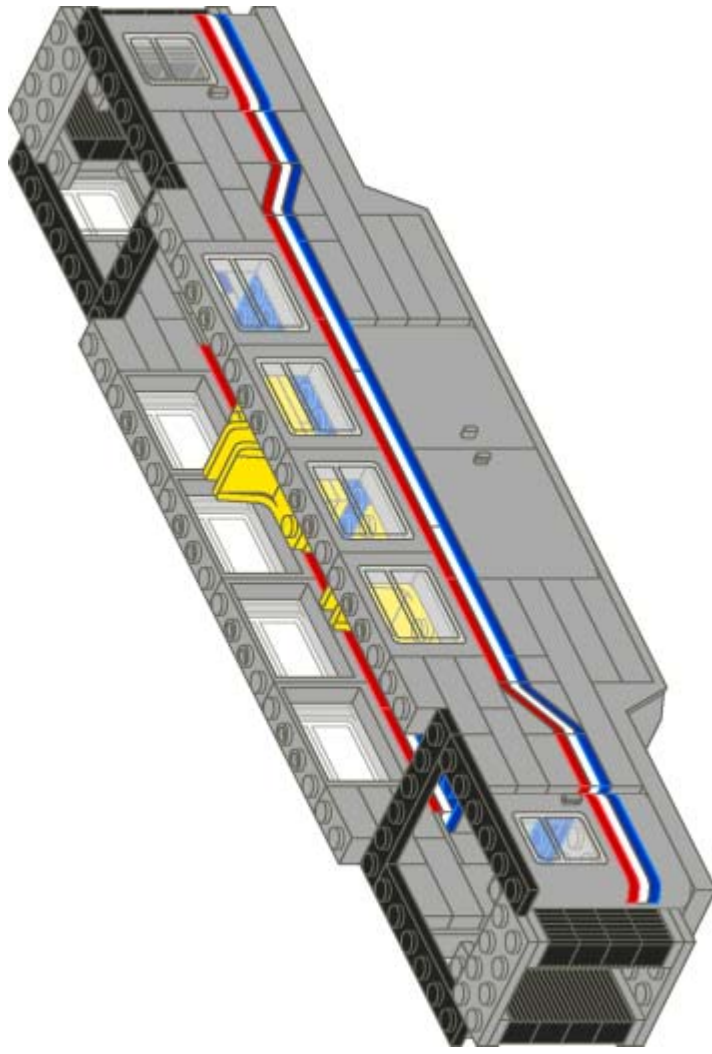

Page 17
CTB-1128 - Baggage Car

© 2001, 2002 Mike Walsh — All rights reserved.
Duplication, reproduction, or re-distribution expressly prohibited.