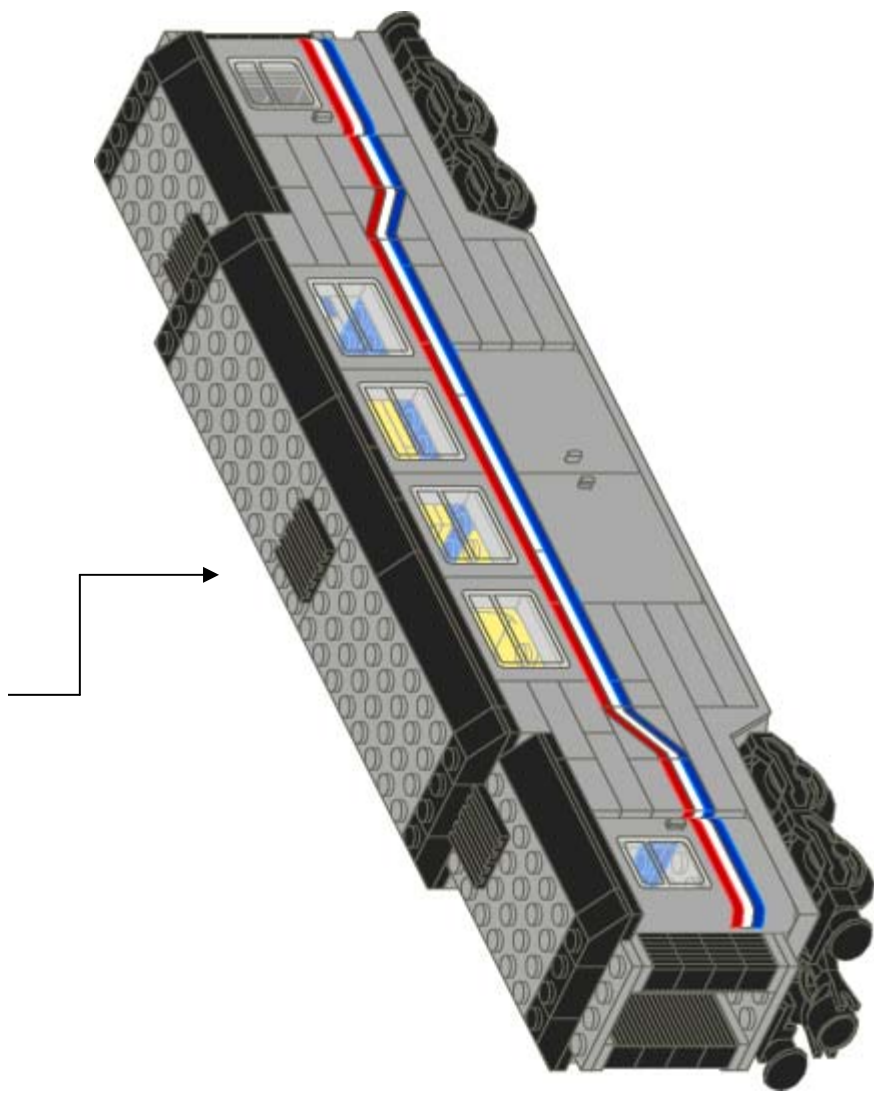

Page 2
CTB-1128 - Baggage Car

Page 27
CTB-1128 - Baggage Car

© 2001, 2002 Mike Walsh — All rights reserved.
Duplication, reproduction, or re-distribution expressly prohibited.