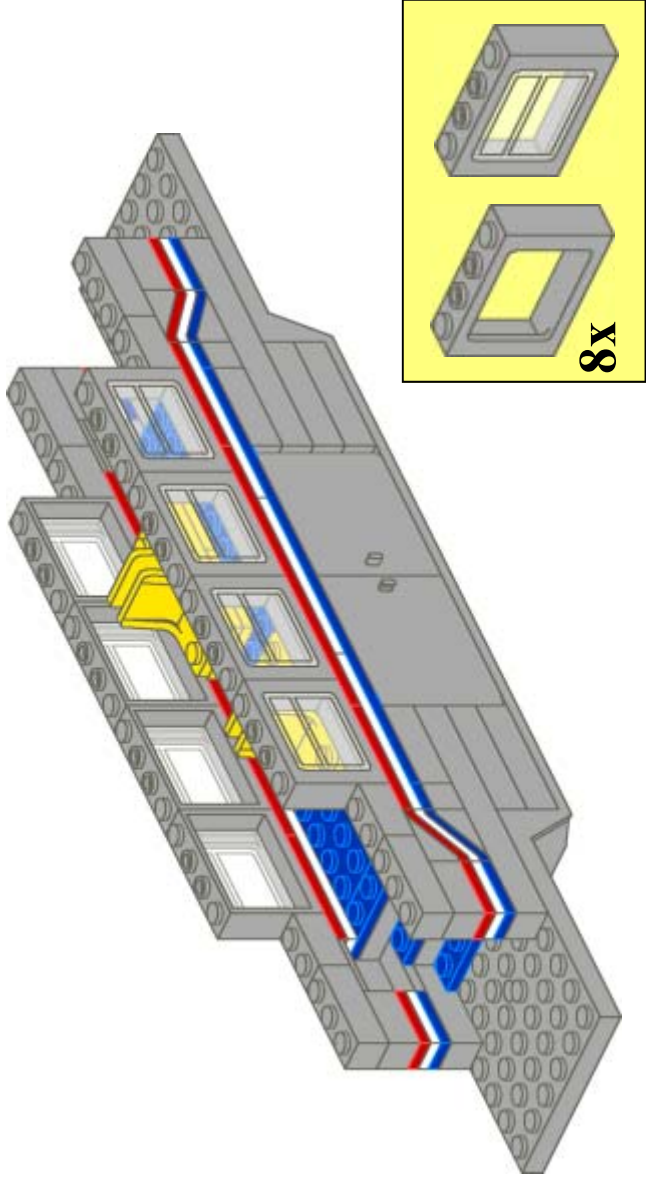

13

Page 14
CTB-1128 - Baggage Car

© 2001, 2002 Mike Walsh — All rights reserved.
Duplication, reproduction, or re-distribution expressly prohibited.