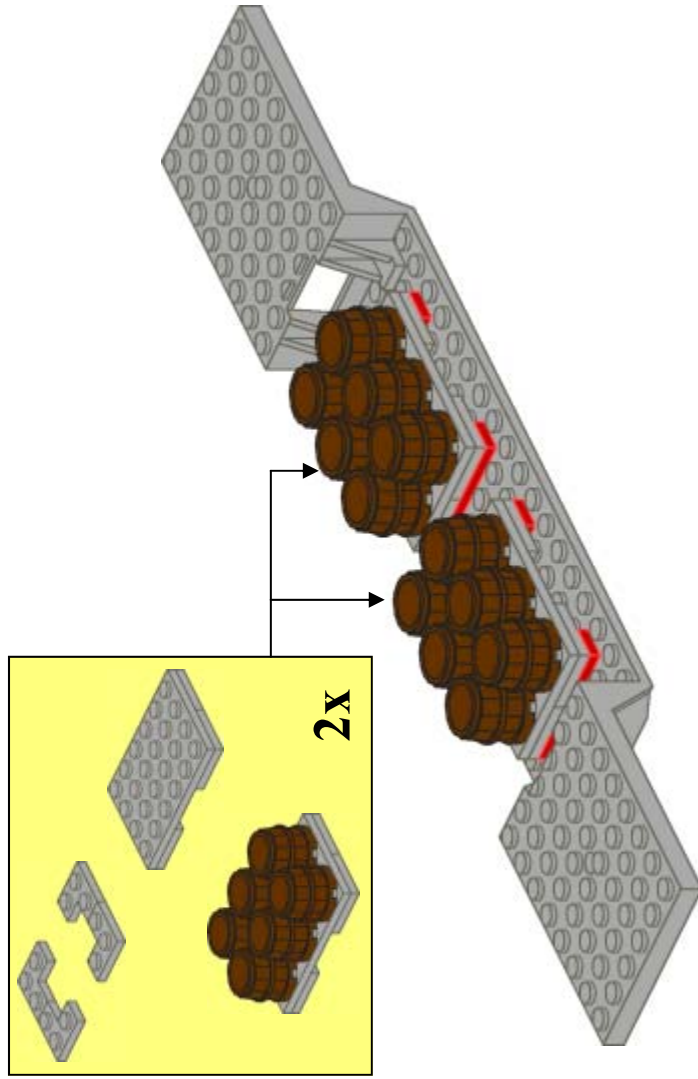

Page 5
CTB-1128 - Baggage Car

© 2001, 2002 Mike Walsh — All rights reserved.
Duplication, reproduction, or re-distribution expressly prohibited.