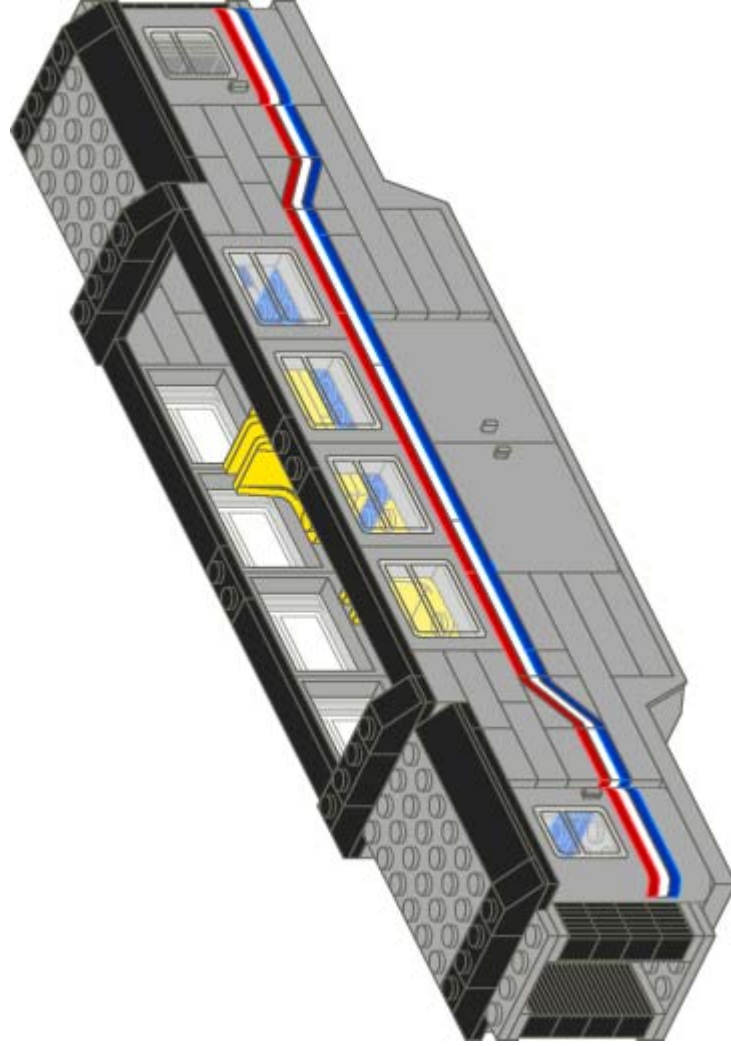

Page 21
CTB-1128 - Baggage Car

© 2001, 2002 Mike Walsh — All rights reserved.
Duplication, reproduction, or re-distribution expressly prohibited.