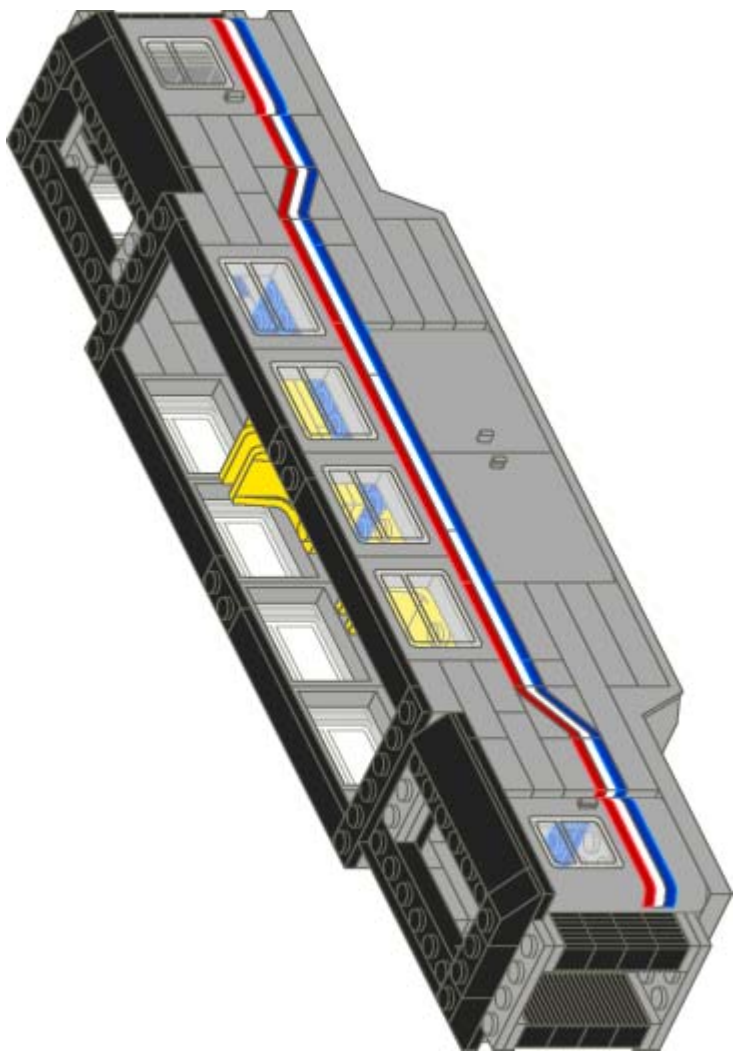

Page 20
CTB-1128 - Baggage Car

© 2001, 2002 Mike Walsh — All rights reserved.
Duplication, reproduction, or re-distribution expressly prohibited.