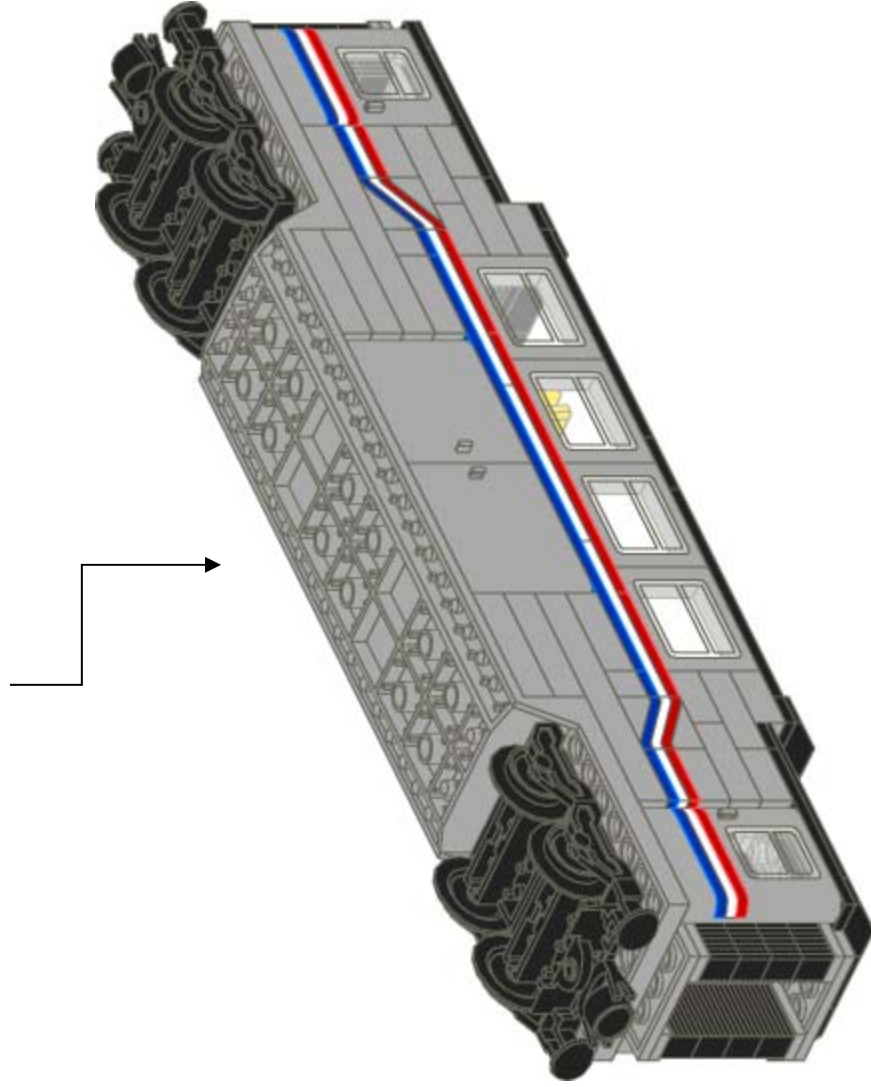

Page 6
CTB-1128 - Baggage Car

Page 23
CTB-1128 - Baggage Car

© 2001, 2002 Mike Walsh — All rights reserved.
Duplication, reproduction, or re-distribution expressly prohibited.