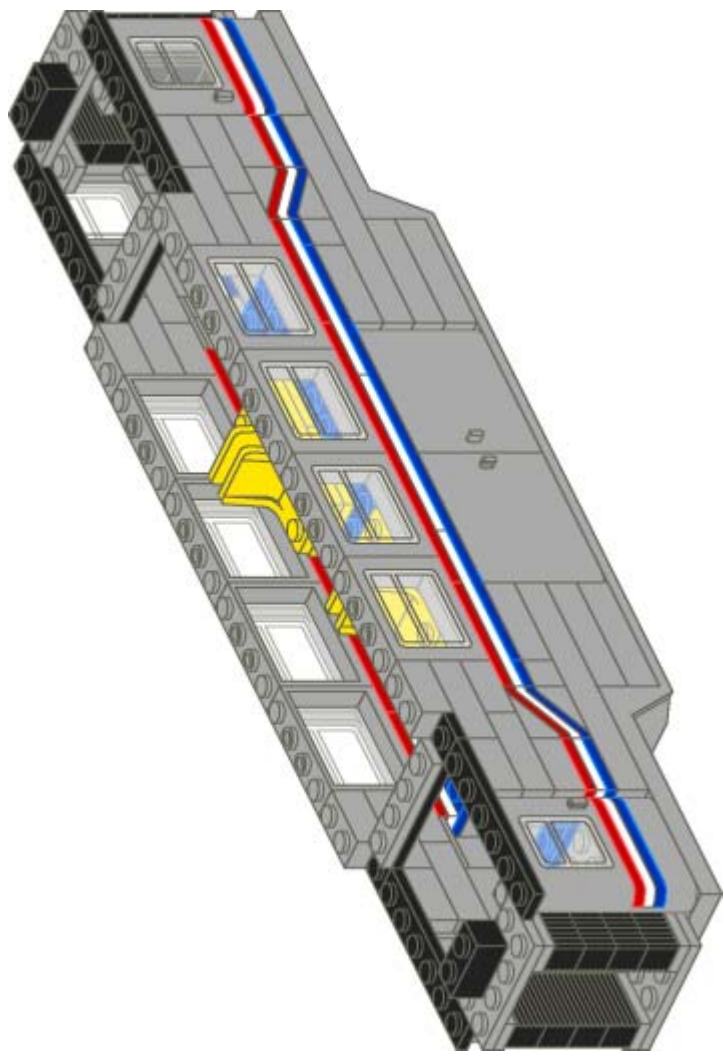

17

Page 18
CTB-1128 - Baggage Car

© 2001, 2002 Mike Walsh — All rights reserved.
Duplication, reproduction, or re-distribution expressly prohibited.

10