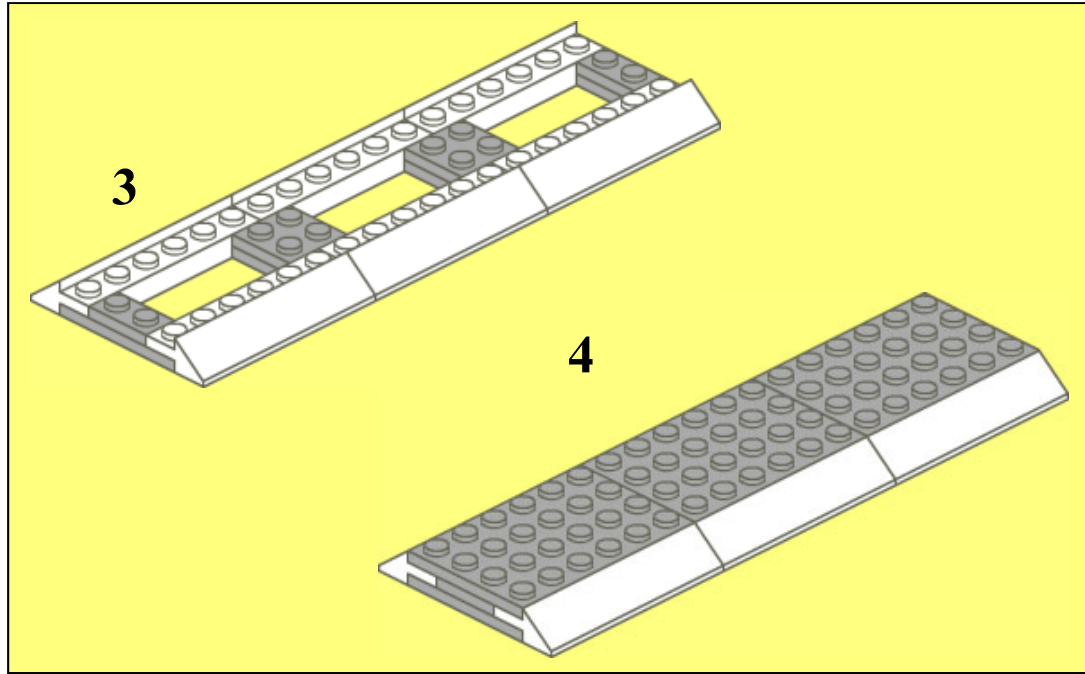

6

7

8

9

10

11

12

13

14

15

16

17

18

CTB-1123 Refrigerator Car

Description	Color	Quantity
Brick 2 x 4	Black	1
Magnet Cylindrical	Black	2
Plate 1 x 2	Black	4
Plate 1 x 4	Black	2
Plate 1 x 6	Black	12
Plate 1 x 8	Black	1
Plate 1 x 8 with Door Rail	Black	2
Plate 2 x 4	Black	2
Plate 2 x 6	Black	2
Plate 4 x 4	Black	1
Slope Brick 45 2 x 1 Inverted	Black	4
Train Bogie Plate	Black	2
Train Buffer Beam	Black	2
Train Coupling New	Black	2
Train Wheels 2	Black	4
Door 1 x 4 x 6	Blue	2
Plate 1 x 2	Light-Gray	2
Plate 1 x 2 with Ladder	Light-Gray	2
Plate 1 x 4	Light-Gray	2
Plate 2 x 2	Light-Gray	2
Plate 2 x 4	Light-Gray	4
Plate 2 x 8	Light-Gray	4
Plate 4 x 6	Light-Gray	4
Plate 4 x 10	Light-Gray	1
Technic Plate 2 x 8 with Holes	Light-Gray	2
Brick 1 x 1	White	2
Brick 1 x 2 Log	White	12
Brick 1 x 2 with Handle	White	2
Panel 2 x 5 x 6 Log Wall	White	7
Plate 1 x 1	White	2
Plate 1 x 8	White	1
Slope Brick 45 2 x 1	White	4
Slope Brick 45 2 x 6 x 2/3	White	6
Total		104