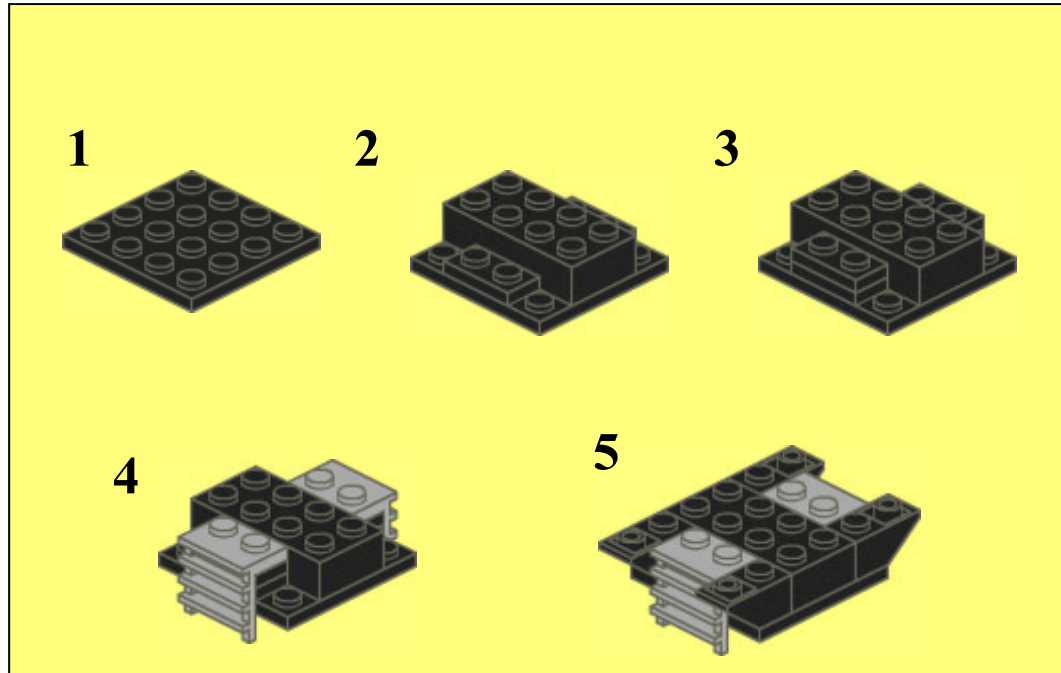

6

7

8

9

10

11

12

13

14

15

16

17

18

CTB-1123 Refrigerator Car

Description	Color	Quantity
Brick 2 x 4	Black	1
Magnet Cylindrical	Black	2
Plate 1 x 2	Black	4
Plate 1 x 4	Black	2
Plate 1 x 6	Black	12
Plate 1 x 8	Black	1
Plate 1 x 8 with Door Rail	Black	2
Plate 2 x 4	Black	2
Plate 2 x 6	Black	2
Plate 4 x 4	Black	1
Slope Brick 45 2 x 1 Inverted	Black	4
Train Bogie Plate	Black	2
Train Buffer Beam	Black	2
Train Coupling New	Black	2
Train Wheels 2	Black	4
Door 1 x 4 x 6	Blue	2
Plate 1 x 2	Light-Gray	2
Plate 1 x 2 with Ladder	Light-Gray	2
Plate 1 x 4	Light-Gray	2
Plate 2 x 2	Light-Gray	2
Plate 2 x 4	Light-Gray	4
Plate 2 x 8	Light-Gray	4
Plate 4 x 6	Light-Gray	4
Plate 4 x 10	Light-Gray	1
Technic Plate 2 x 8 with Holes	Light-Gray	2
Brick 1 x 1	White	2
Brick 1 x 2 Log	White	12
Brick 1 x 2 with Handle	White	2
Panel 2 x 5 x 6 Log Wall	White	7
Plate 1 x 1	White	2
Plate 1 x 8	White	1
Slope Brick 45 2 x 1	White	4
Slope Brick 45 2 x 6 x 2/3	White	6
Total		104