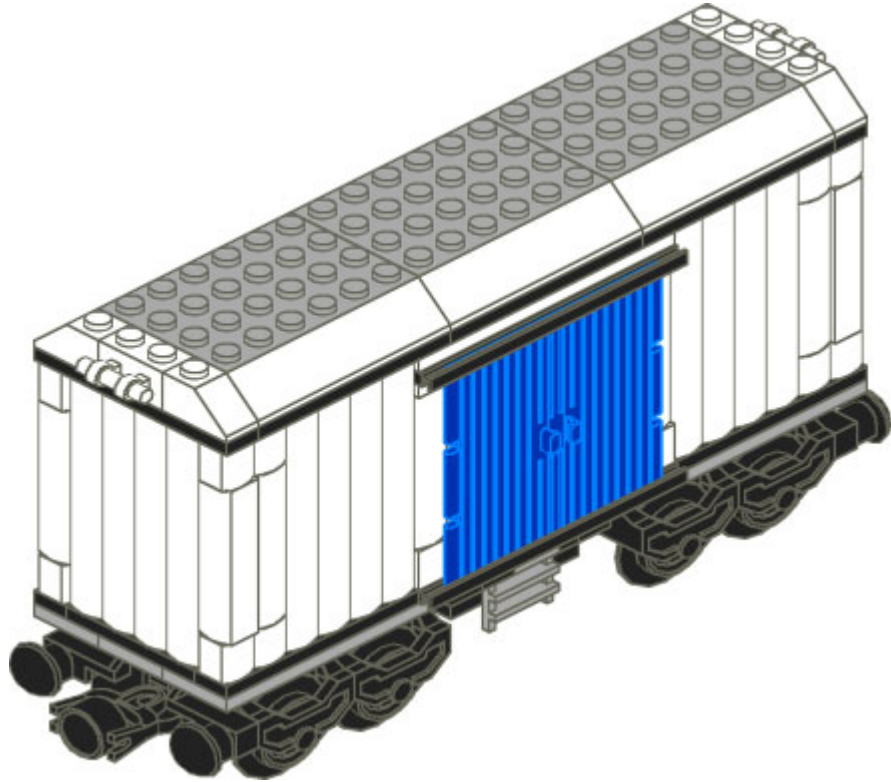

14

15

16

17

18

CTB-1123 Refrigerator Car

Description	Color	Quantity
Brick 2 x 4	Black	1
Magnet Cylindrical	Black	2
Plate 1 x 2	Black	4
Plate 1 x 4	Black	2
Plate 1 x 6	Black	12
Plate 1 x 8	Black	1
Plate 1 x 8 with Door Rail	Black	2
Plate 2 x 4	Black	2
Plate 2 x 6	Black	2
Plate 4 x 4	Black	1
Slope Brick 45 2 x 1 Inverted	Black	4
Train Bogie Plate	Black	2
Train Buffer Beam	Black	2
Train Coupling New	Black	2
Train Wheels 2	Black	4
Door 1 x 4 x 6	Blue	2
Plate 1 x 2	Light-Gray	2
Plate 1 x 2 with Ladder	Light-Gray	2
Plate 1 x 4	Light-Gray	2
Plate 2 x 2	Light-Gray	2
Plate 2 x 4	Light-Gray	4
Plate 2 x 8	Light-Gray	4
Plate 4 x 6	Light-Gray	4
Plate 4 x 10	Light-Gray	1
Technic Plate 2 x 8 with Holes	Light-Gray	2
Brick 1 x 1	White	2
Brick 1 x 2 Log	White	12
Brick 1 x 2 with Handle	White	2
Panel 2 x 5 x 6 Log Wall	White	7
Plate 1 x 1	White	2
Plate 1 x 8	White	1
Slope Brick 45 2 x 1	White	4
Slope Brick 45 2 x 6 x 2/3	White	6
Total		104