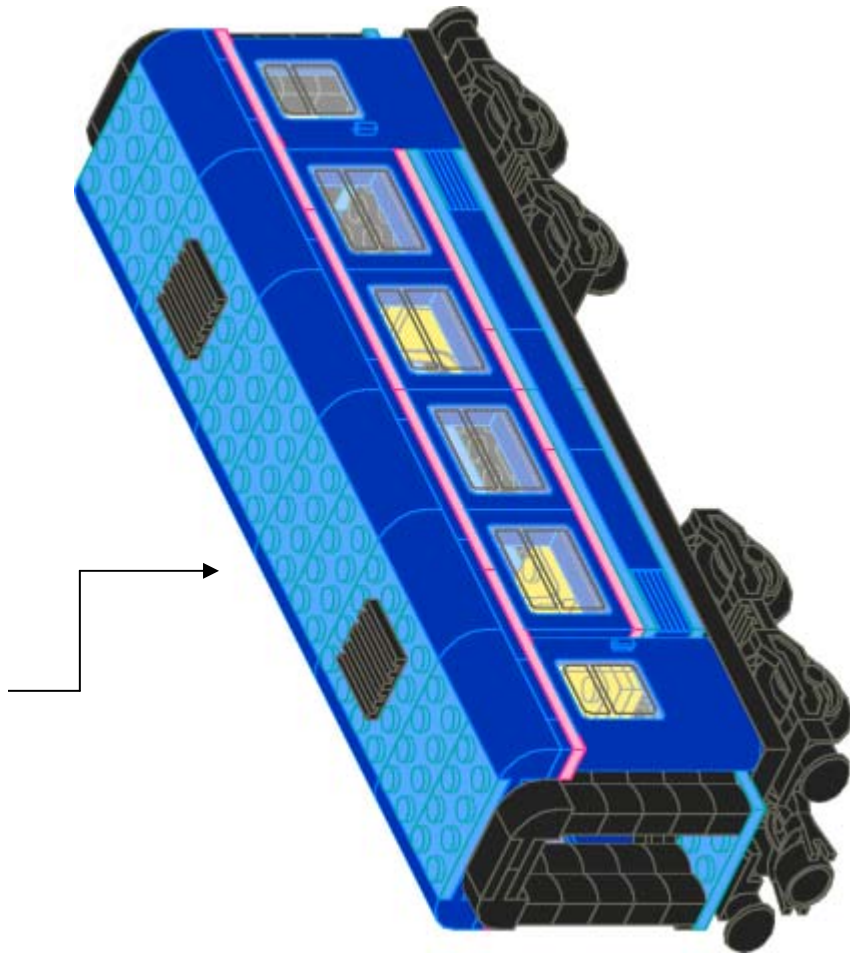

CTB-1127 MS Passenger Car

Description	Color	Quantity
Brick 1 x 2 Log	Black	20
Brick 2 x 1 with Curved Top	Black	4
Brick 2 x 3	Black	2
Magnet Cylindrical	Black	2
Plate 1 x 2	Black	4
Plate 1 x 6	Black	2
Plate 2 x 4	Black	2
Plate 2 x 6	Black	2
Tile 1 x 2	Black	2
Tile 1 x 2 Grille with Groove	Black	8
Train Base 6 x 24	Black	1
Train Bogie Plate	Black	2
Train Buffer Beam	Black	2
Train Coupling New	Black	2
Train Wheels 2	Black	4
Brick 1 x 2 with Grille	Blue	4
Brick 1 x 4	Blue	6
Brick 2 x 4 x 1 & 1/3 with Curved Top	Blue	12
Plate 1 x 2	Blue	8
Plate 1 x 4	Blue	2
Plate 2 x 2	Blue	5
Plate 2 x 4	Blue	5
Tile 1 x 4	Blue	8
Tile 1 x 6	Blue	2
Train Door 1 x 4 x 5 Left	Blue	2
Train Door 1 x 4 x 5 Right	Blue	2
Train Window 1 x 4 x 3 New	Blue	8
Plate 1 x 8	Lt. Blue	8
Plate 2 x 4	Lt. Blue	14
Plate 1 x 2	Pink	4
Plate 1 x 6	Pink	12
Train Door Glass	Trans-White	4
Train Window 1 x 4 x 3 Glass	Trans-White	8
Plate 2 x 2	Yellow	4
Plate 2 x 3	Yellow	4
Town Seat 2 x 2	Yellow	4
Total		185

Page 20

CTB-1127 - MS Passenger Car

© 2001, 2002 Mike Walsh — All rights reserved.
Duplication, reproduction, or re-distribution expressly prohibited.

1

Page 2
CTB-1127 - MS Passenger Car

© 2001, 2002 Mike Walsh — All rights reserved.
Duplication, reproduction, or re-distribution expressly prohibited.

18

Page 19
CTB-1127 - MS Passenger Car

© 2001, 2002 Mike Walsh — All rights reserved.
Duplication, reproduction, or re-distribution expressly prohibited.

17

Page 18
CTB-1127 - MS Passenger Car

© 2001, 2002 Mike Walsh — All rights reserved.
Duplication, reproduction, or re-distribution expressly prohibited.