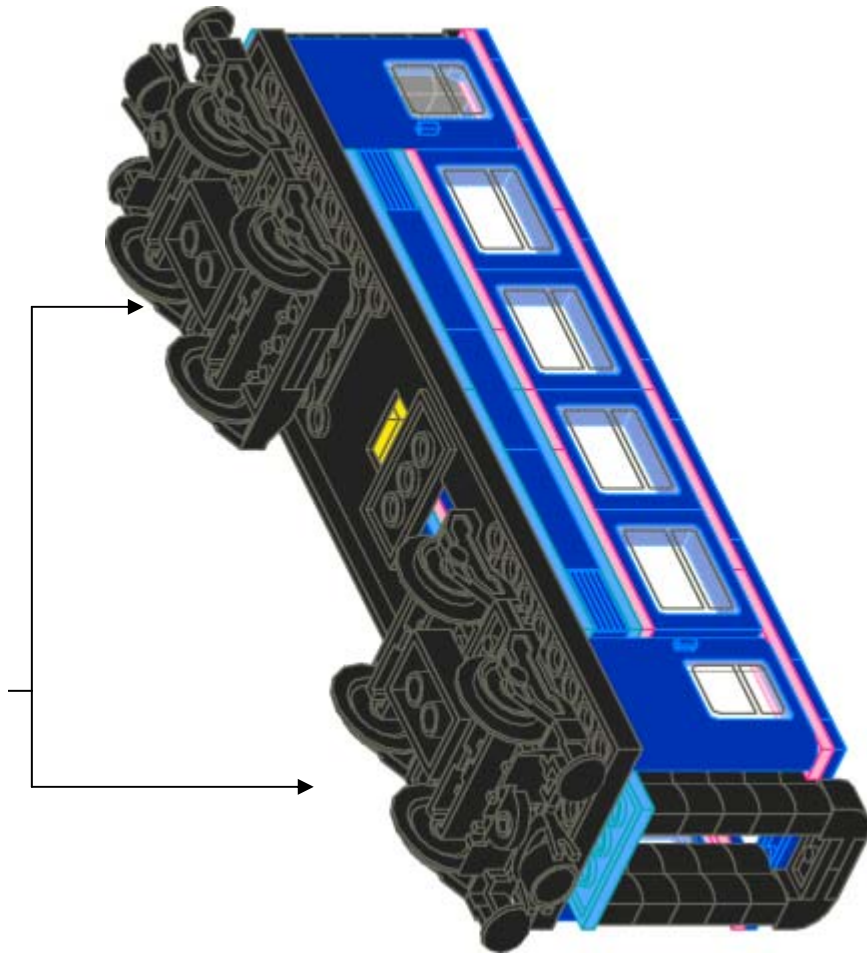

CTB-1127 MS Passenger Car

Description	Color	Quantity
Brick 1 x 2 Log	Black	20
Brick 2 x 1 with Curved Top	Black	4
Brick 2 x 3	Black	2
Magnet Cylindrical	Black	2
Plate 1 x 2	Black	4
Plate 1 x 6	Black	2
Plate 2 x 4	Black	2
Plate 2 x 6	Black	2
Tile 1 x 2	Black	2
Tile 1 x 2 Grille with Groove	Black	8
Train Base 6 x 24	Black	1
Train Bogie Plate	Black	2
Train Buffer Beam	Black	2
Train Coupling New	Black	2
Train Wheels 2	Black	4
Brick 1 x 2 with Grille	Blue	4
Brick 1 x 4	Blue	6
Brick 2 x 4 x 1 & 1/3 with Curved Top	Blue	12
Plate 1 x 2	Blue	8
Plate 1 x 4	Blue	2
Plate 2 x 2	Blue	5
Plate 2 x 4	Blue	5
Tile 1 x 4	Blue	8
Tile 1 x 6	Blue	2
Train Door 1 x 4 x 5 Left	Blue	2
Train Door 1 x 4 x 5 Right	Blue	2
Train Window 1 x 4 x 3 New	Blue	8
Plate 1 x 8	Lt. Blue	8
Plate 2 x 4	Lt. Blue	14
Plate 1 x 2	Pink	4
Plate 1 x 6	Pink	12
Train Door Glass	Trans-White	4
Train Window 1 x 4 x 3 Glass	Trans-White	8
Plate 2 x 2	Yellow	4
Plate 2 x 3	Yellow	4
Town Seat 2 x 2	Yellow	4
Total		185

4

Page 5
CTB-1127 - MS Passenger Car

© 2001, 2002 Mike Walsh — All rights reserved.
Duplication, reproduction, or re-distribution expressly prohibited.

Page 6
CTB-1127 - MS Passenger Car

© 2001, 2002 Mike Walsh — All rights reserved.
Duplication, reproduction, or re-distribution expressly prohibited.