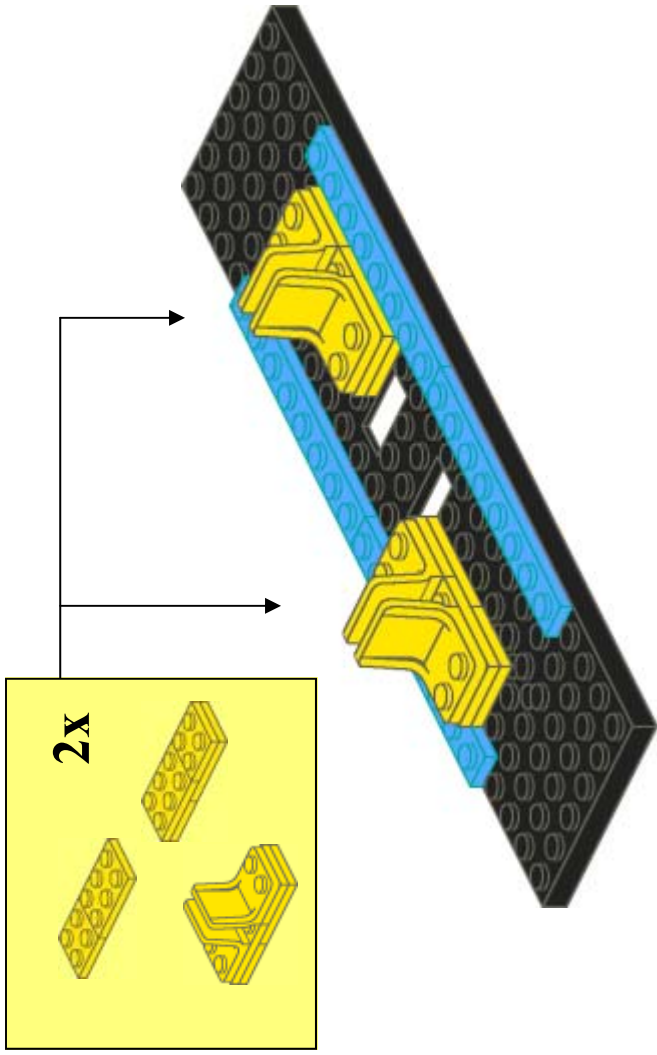

3

Page 4
CTB-1127 - MS Passenger Car

© 2001, 2002 Mike Walsh — All rights reserved.
Duplication, reproduction, or re-distribution expressly prohibited.

16