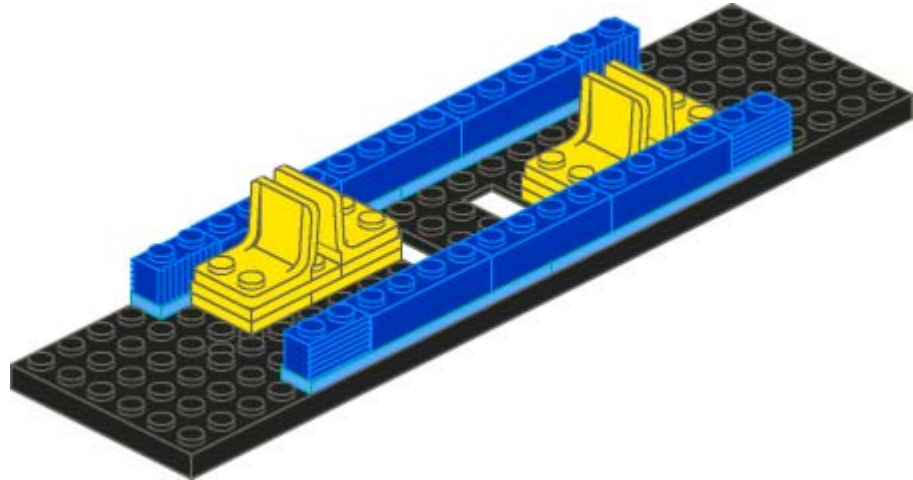

CTB-1127

Carolina Train Builders
Custom LEGO® Trains

<http://www.carolinatrainbuilders.com>

1

2

3

4

5

14

15

16

17

18

CTB-1127 MS Passenger Car

Description	Color	Quantity
Brick 1 x 2 Log	Black	20
Brick 2 x 1 with Curved Top	Black	4
Brick 2 x 3	Black	2
Magnet Cylindrical	Black	2
Plate 1 x 2	Black	4
Plate 1 x 6	Black	2
Plate 2 x 4	Black	2
Plate 2 x 6	Black	2
Tile 1 x 2	Black	2
Tile 1 x 2 Grille with Groove	Black	8
Train Base 6 x 24	Black	1
Train Bogie Plate	Black	2
Train Buffer Beam	Black	2
Train Coupling New	Black	2
Train Wheels 2	Black	4
Brick 1 x 2 with Grille	Blue	4
Brick 1 x 4	Blue	6
Brick 2 x 4 x 1 & 1/3 with Curved Top	Blue	12
Plate 1 x 2	Blue	8
Plate 1 x 4	Blue	2
Plate 2 x 2	Blue	5
Plate 2 x 4	Blue	5
Tile 1 x 4	Blue	8
Tile 1 x 6	Blue	2
Train Door 1 x 4 x 5 Left	Blue	2
Train Door 1 x 4 x 5 Right	Blue	2
Train Window 1 x 4 x 3 New	Blue	8
Plate 1 x 8	Lt. Blue	8
Plate 2 x 4	Lt. Blue	14
Plate 1 x 2	Pink	4
Plate 1 x 6	Pink	12
Train Door Glass	Trans-White	4
Train Window 1 x 4 x 3 Glass	Trans-White	8
Plate 2 x 2	Yellow	4
Plate 2 x 3	Yellow	4
Town Seat 2 x 2	Yellow	4
Total		185