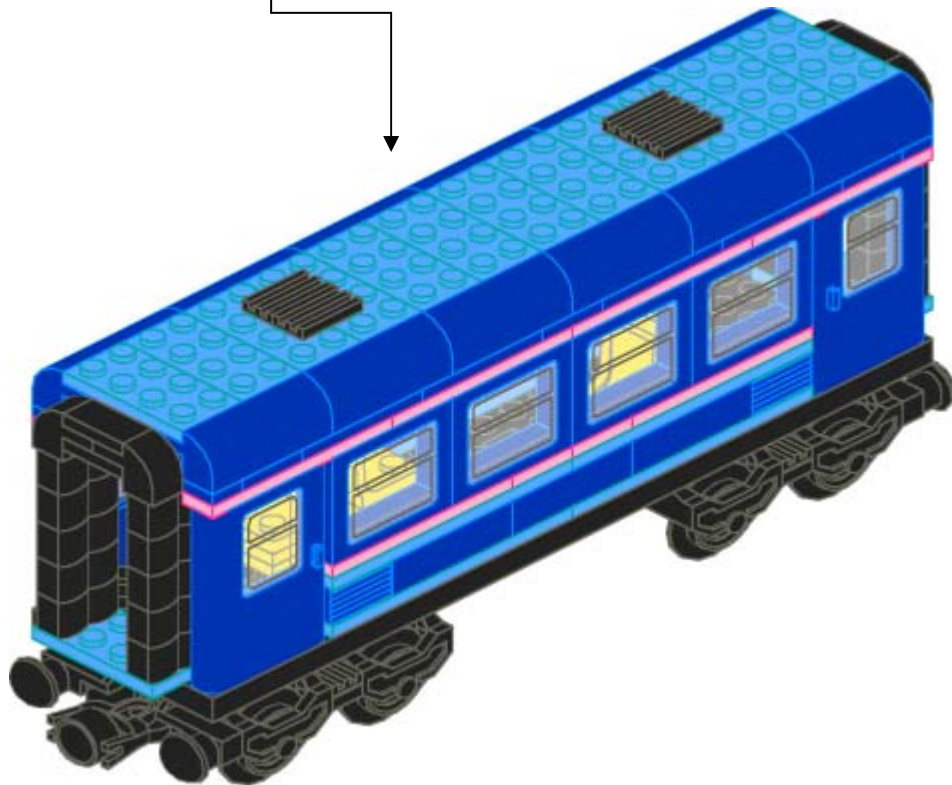

CTB-1127

Carolina Train Builders
Custom LEGO® Trains

<http://www.carolinatrainbuilders.com>

1

2

3

4

5

14

15

16

17

18

CTB-1127 MS Passenger Car

Description	Color	Quantity
Brick 1 x 2 Log	Black	20
Brick 2 x 1 with Curved Top	Black	4
Brick 2 x 3	Black	2
Magnet Cylindrical	Black	2
Plate 1 x 2	Black	4
Plate 1 x 6	Black	2
Plate 2 x 4	Black	2
Plate 2 x 6	Black	2
Tile 1 x 2	Black	2
Tile 1 x 2 Grille with Groove	Black	8
Train Base 6 x 24	Black	1
Train Bogie Plate	Black	2
Train Buffer Beam	Black	2
Train Coupling New	Black	2
Train Wheels 2	Black	4
Brick 1 x 2 with Grille	Blue	4
Brick 1 x 4	Blue	6
Brick 2 x 4 x 1 & 1/3 with Curved Top	Blue	12
Plate 1 x 2	Blue	8
Plate 1 x 4	Blue	2
Plate 2 x 2	Blue	5
Plate 2 x 4	Blue	5
Tile 1 x 4	Blue	8
Tile 1 x 6	Blue	2
Train Door 1 x 4 x 5 Left	Blue	2
Train Door 1 x 4 x 5 Right	Blue	2
Train Window 1 x 4 x 3 New	Blue	8
Plate 1 x 8	Lt. Blue	8
Plate 2 x 4	Lt. Blue	14
Plate 1 x 2	Pink	4
Plate 1 x 6	Pink	12
Train Door Glass	Trans-White	4
Train Window 1 x 4 x 3 Glass	Trans-White	8
Plate 2 x 2	Yellow	4
Plate 2 x 3	Yellow	4
Town Seat 2 x 2	Yellow	4
Total		185