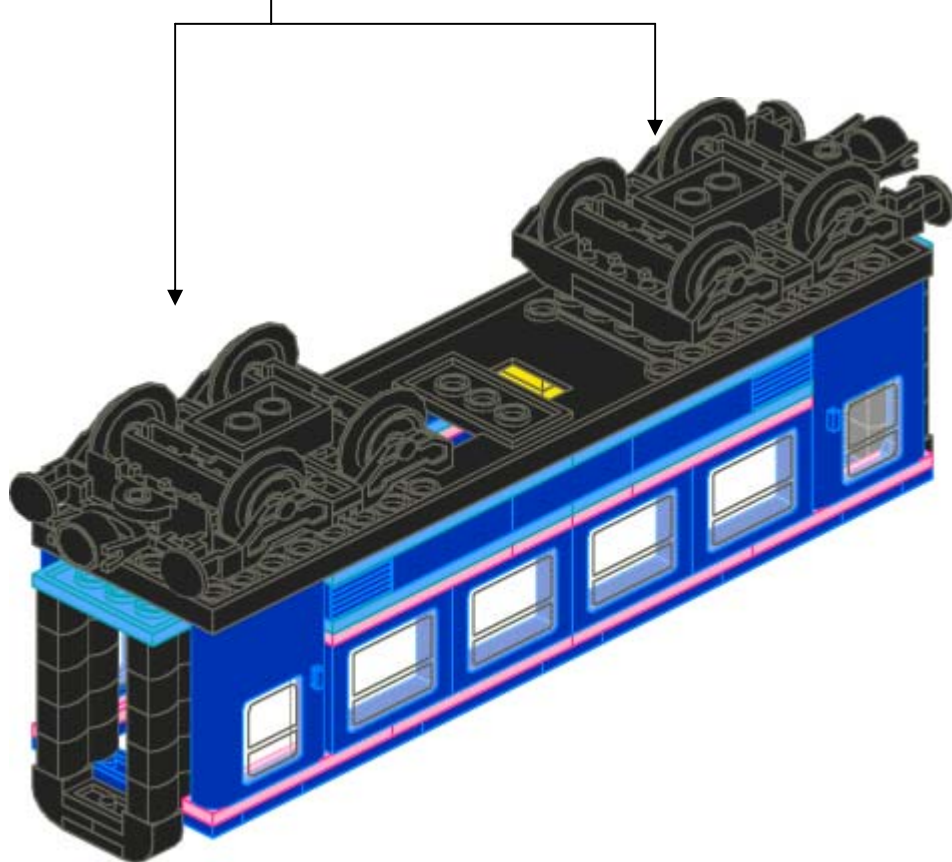

CTB-1127

Carolina Train Builders
Custom LEGO® Trains

<http://www.carolinatrainbuilders.com>

1

2

3

4

5

6

7

8

9

10

11

12

13

14

15

16

17

18

CTB-1127 MS Passenger Car

Description	Color	Quantity
Brick 1 x 2 Log	Black	20
Brick 2 x 1 with Curved Top	Black	4
Brick 2 x 3	Black	2
Magnet Cylindrical	Black	2
Plate 1 x 2	Black	4
Plate 1 x 6	Black	2
Plate 2 x 4	Black	2
Plate 2 x 6	Black	2
Tile 1 x 2	Black	2
Tile 1 x 2 Grille with Groove	Black	8
Train Base 6 x 24	Black	1
Train Bogie Plate	Black	2
Train Buffer Beam	Black	2
Train Coupling New	Black	2
Train Wheels 2	Black	4
Brick 1 x 2 with Grille	Blue	4
Brick 1 x 4	Blue	6
Brick 2 x 4 x 1 & 1/3 with Curved Top	Blue	12
Plate 1 x 2	Blue	8
Plate 1 x 4	Blue	2
Plate 2 x 2	Blue	5
Plate 2 x 4	Blue	5
Tile 1 x 4	Blue	8
Tile 1 x 6	Blue	2
Train Door 1 x 4 x 5 Left	Blue	2
Train Door 1 x 4 x 5 Right	Blue	2
Train Window 1 x 4 x 3 New	Blue	8
Plate 1 x 8	Lt. Blue	8
Plate 2 x 4	Lt. Blue	14
Plate 1 x 2	Pink	4
Plate 1 x 6	Pink	12
Train Door Glass	Trans-White	4
Train Window 1 x 4 x 3 Glass	Trans-White	8
Plate 2 x 2	Yellow	4
Plate 2 x 3	Yellow	4
Town Seat 2 x 2	Yellow	4
Total		185