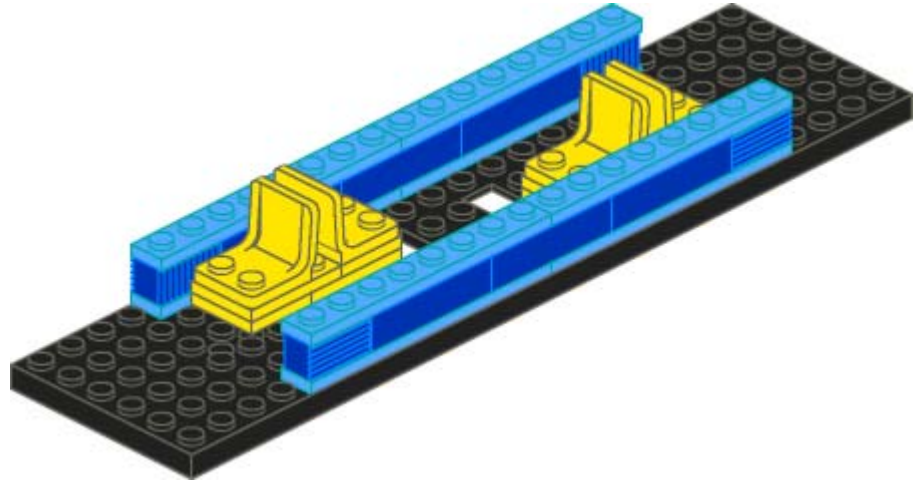

CTB-1127

Carolina Train Builders
Custom LEGO® Trains

<http://www.carolinatrainbuilders.com>

1

2

3

4

5

14

15

16

17

18

CTB-1127 MS Passenger Car

Description	Color	Quantity
Brick 1 x 2 Log	Black	20
Brick 2 x 1 with Curved Top	Black	4
Brick 2 x 3	Black	2
Magnet Cylindrical	Black	2
Plate 1 x 2	Black	4
Plate 1 x 6	Black	2
Plate 2 x 4	Black	2
Plate 2 x 6	Black	2
Tile 1 x 2	Black	2
Tile 1 x 2 Grille with Groove	Black	8
Train Base 6 x 24	Black	1
Train Bogie Plate	Black	2
Train Buffer Beam	Black	2
Train Coupling New	Black	2
Train Wheels 2	Black	4
Brick 1 x 2 with Grille	Blue	4
Brick 1 x 4	Blue	6
Brick 2 x 4 x 1 & 1/3 with Curved Top	Blue	12
Plate 1 x 2	Blue	8
Plate 1 x 4	Blue	2
Plate 2 x 2	Blue	5
Plate 2 x 4	Blue	5
Tile 1 x 4	Blue	8
Tile 1 x 6	Blue	2
Train Door 1 x 4 x 5 Left	Blue	2
Train Door 1 x 4 x 5 Right	Blue	2
Train Window 1 x 4 x 3 New	Blue	8
Plate 1 x 8	Lt. Blue	8
Plate 2 x 4	Lt. Blue	14
Plate 1 x 2	Pink	4
Plate 1 x 6	Pink	12
Train Door Glass	Trans-White	4
Train Window 1 x 4 x 3 Glass	Trans-White	8
Plate 2 x 2	Yellow	4
Plate 2 x 3	Yellow	4
Town Seat 2 x 2	Yellow	4
Total		185