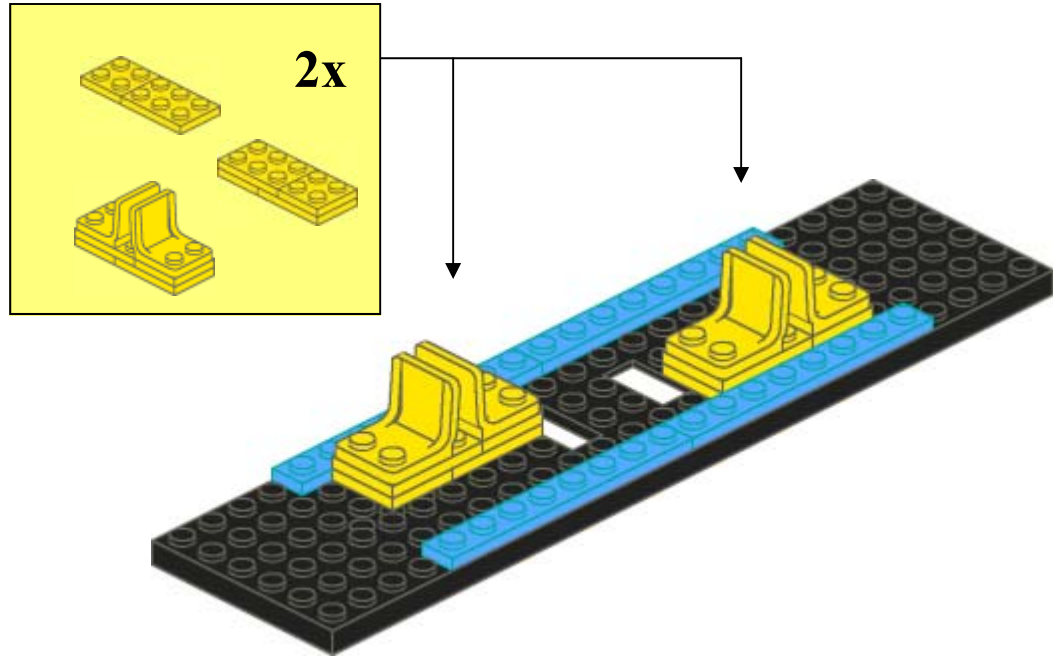

CTB-1127

Carolina Train Builders
Custom LEGO® Trains

<http://www.carolinatrainbuilders.com>

1

2

3

4

5

14

15

16

17

18

CTB-1127 MS Passenger Car

Description	Color	Quantity
Brick 1 x 2 Log	Black	20
Brick 2 x 1 with Curved Top	Black	4
Brick 2 x 3	Black	2
Magnet Cylindrical	Black	2
Plate 1 x 2	Black	4
Plate 1 x 6	Black	2
Plate 2 x 4	Black	2
Plate 2 x 6	Black	2
Tile 1 x 2	Black	2
Tile 1 x 2 Grille with Groove	Black	8
Train Base 6 x 24	Black	1
Train Bogie Plate	Black	2
Train Buffer Beam	Black	2
Train Coupling New	Black	2
Train Wheels 2	Black	4
Brick 1 x 2 with Grille	Blue	4
Brick 1 x 4	Blue	6
Brick 2 x 4 x 1 & 1/3 with Curved Top	Blue	12
Plate 1 x 2	Blue	8
Plate 1 x 4	Blue	2
Plate 2 x 2	Blue	5
Plate 2 x 4	Blue	5
Tile 1 x 4	Blue	8
Tile 1 x 6	Blue	2
Train Door 1 x 4 x 5 Left	Blue	2
Train Door 1 x 4 x 5 Right	Blue	2
Train Window 1 x 4 x 3 New	Blue	8
Plate 1 x 8	Lt. Blue	8
Plate 2 x 4	Lt. Blue	14
Plate 1 x 2	Pink	4
Plate 1 x 6	Pink	12
Train Door Glass	Trans-White	4
Train Window 1 x 4 x 3 Glass	Trans-White	8
Plate 2 x 2	Yellow	4
Plate 2 x 3	Yellow	4
Town Seat 2 x 2	Yellow	4
Total		185